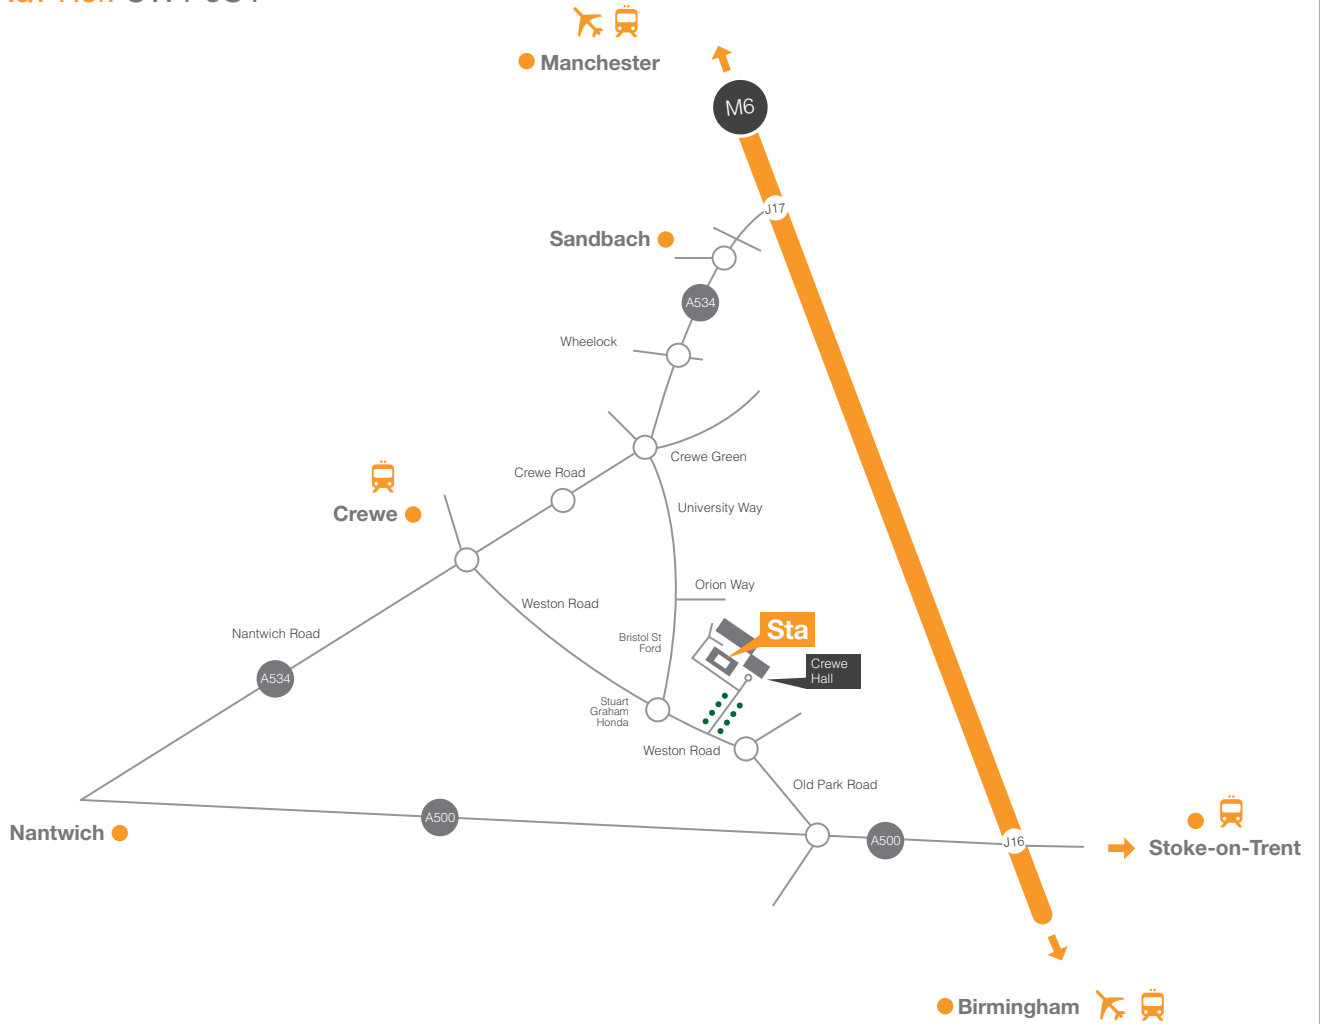

# Directions

Sat Nav Ref: CW1 6UY

## Useful information

Stephen Talbot Advertising  
The Quadrangle, Crewe Hall  
Weston Road, Crewe  
Cheshire CW1 6UY.

Tel: 01270 252 888

Leave the M6 at junction 16 and take the A500 towards Crewe. At the first roundabout take the last exit (A5020) sign posted Crewe. At the next roundabout take the first exit. The entrance to Crewe Hall will be found a few hundred yards along on the right hand side.

Crewe Station - 1 mile.

Manchester - 29 miles  
Liverpool - 46 miles

**Stand out**

[www.stads.co.uk](http://www.stads.co.uk)